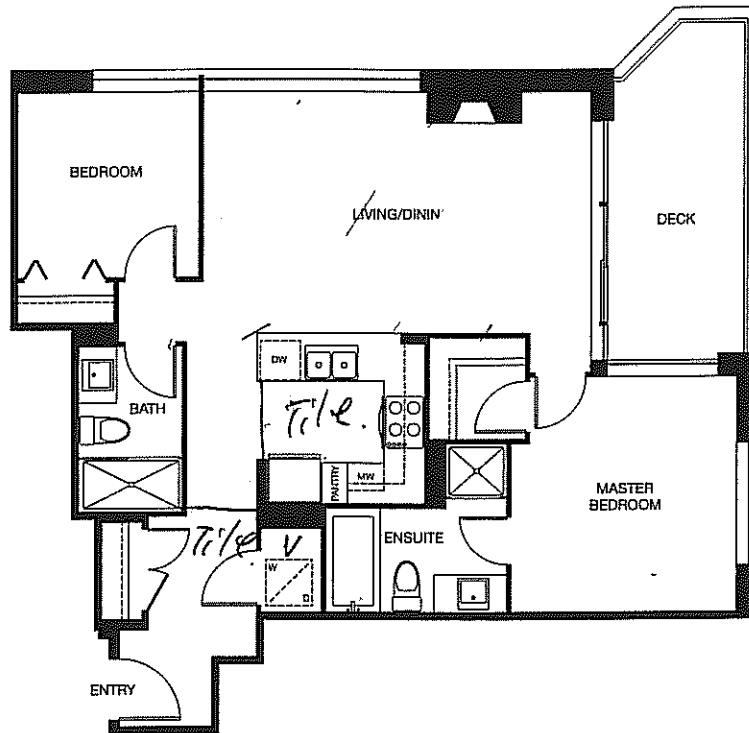

EAST TOWER TYPE C

TWO BEDROOM
APPROX. 839 SQ.FT.

LEVELS 3-15

LAYOUTS ARE NOT TO SCALE AND ARE FOR GENERAL INFORMATION PURPOSES ONLY. ALL SQUARE FOOTAGES, DIMENSIONS AND LAYOUTS ARE APPROXIMATE AND SHOULD NOT BE RELIED UPON. LANDSCAPE PLANS ARE FOR ILLUSTRATIVE PURPOSES ONLY AND ARE SUBJECT TO CHANGE. E. & O. E.